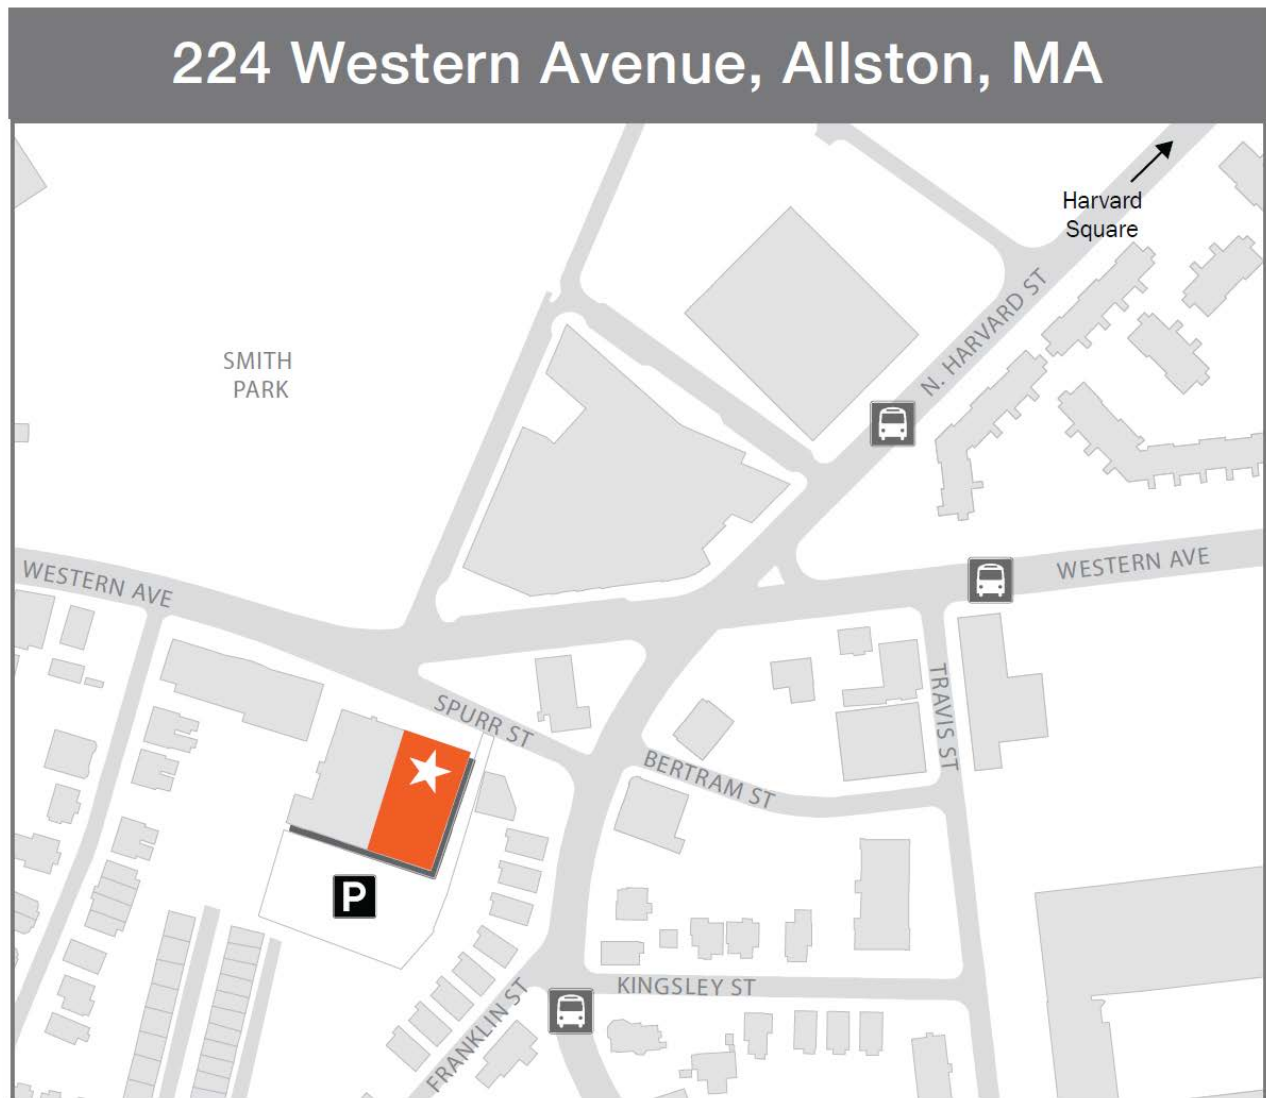

Harvard Ed Portal
224 Western Ave., Allston, MA 02134

Parking Map and Driving Directions

From Harvard Square/Cambridge: The Ed Portal is located past Harvard Stadium. Continue to the stoplight at the intersection of North Harvard St. and Western Ave., and take a right on Western Ave. The Ed Portal is located immediately after the Gulf Station in a brick building with glass windows along the front.

- **To access the parking lot:** The entrance to the parking lot is the first left after the Gulf Station, approximately 75 yards after the intersection with North Harvard St. The entrance is between the Ed Portal's building and Teele Hall.

From Allston: The Ed Portal is located just before the intersection of Western Ave. and North Harvard St. on the right-hand side of Western Avenue. as you drive down Western Ave. from Allston-Brighton/Watertown toward Cambridge and the Charles River. It is located in a brick building with glass windows along the front.

- **To access the parking lot:** The entrance to the parking lot is located just before the intersection of Spurr St. and Western Avenue. The entrance is between the Ed Portal's building and Teele Hall.